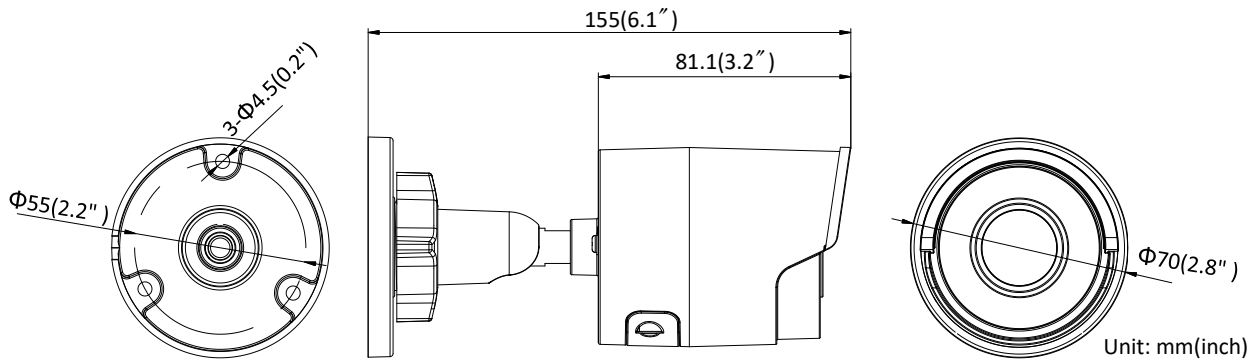

## Specification

<b>Camera</b>	
Image Sensor	1/2.5" Progressive Scan CMOS
Min. Illumination	Color: 0.008 lux @(F1.2, AGC ON), 0.014 lux @(F1.6, AGC ON), 0 lux with IR
Shutter Speed	1/3 s to 1/100,000 s
Slow Shutter	Yes
Auto-Iris	No
Day & Night	IR Cut Filter
Digital Noise Reduction	3D DNR
WDR	120dB
3-Axis Adjustment	Pan: 0° to 360°, tilt: 0° to 90°, rotate: 0° to 360°
<b>Lens</b>	
Focal Length	2.8, 4, 6, 8, 12 mm
Aperture	F1.6
Focus	Fixed
FOV	2.8 mm, horizontal FOV: 109°, vertical FOV: 60°, diagonal FOV: 131° 4 mm, horizontal FOV: 88°, vertical FOV: 46°, diagonal FOV: 105° 6 mm, horizontal FOV: 53°, vertical FOV: 30°, diagonal FOV: 61° 8 mm, horizontal FOV: 41°, vertical FOV: 23°, diagonal FOV: 48° 12 mm, horizontal FOV: 25°, vertical FOV: 14°, diagonal FOV: 29°
Lens Mount	M12
<b>IR</b>	
IR Range	Up to 30 m
Wavelength	850nm
<b>Compression Standard</b>	
Video Compression	Main stream: H.265/H.264 Sub-stream: H.265/H.264/MJPEG Third stream: H.265/H.264
H.264 Type	Main Profile/High Profile
H.264+	Main stream supports
H.265 Type	Main Profile
H.265+	Main stream supports
Video Bit Rate	32 Kbps to 16 Mbps
<b>Smart Feature-set</b>	
Behavior Analysis	Line crossing detection, intrusion detection, object removal detection, unattended baggage detection
Exception Detection	Scene change detection
Face Detection	Yes
Region of Interest	Support 1 fixed region for main stream and sub-stream
<b>Image</b>	
Max. Resolution	2688 × 1520
Main Stream	50Hz: 25 fps (2688 × 1520, 2304 × 1296, 1920 × 1080) 60Hz: 30 fps (2688 × 1520, 2304 × 1296, 1920 × 1080)
Sub-Stream	50Hz: 25 fps (640 × 480, 640 × 360, 320 × 240) 60Hz: 30 fps (640 × 480, 640 × 360, 320 × 240)

## Dimension